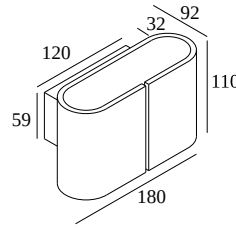

VISO 927 DIM8

275 07 92 ED8 B-MMAT

AVAILABLE IN

BLACK-GOLD MATT 275 07 92 ED8 B-MMAT

WHITE-WHITE 275 07 92 ED8 W-W

[View on website](#)

General info

LOCATION	indoor
INSTALLATION	Wall Surface mounted
INGRESS PROTECTION	IP20
WEIGHT (KG)	1
ADJUSTABILITY	non adjustable
INFORMATION	INCL.LED POWER SUPPLY 500mA-DC