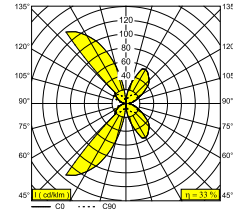

VISO 927 DIM8

275 07 92 ED8 B-MMAT

AVAILABLE IN

BLACK-GOLD MATT 275 07 92 ED8 B-MMAT

WHITE-WHITE 275 07 92 ED8 W-W

[View on website](#)

General info

LOCATION	indoor
INSTALLATION	Wall Surface mounted
INGRESS PROTECTION	IP20
WEIGHT (KG)	1
ADJUSTABILITY	non adjustable
INFORMATION	INCL.LED POWER SUPPLY 500mA-DC

Electrical info

ELECTRICAL	220-240V / 50-60Hz
CLASS	I
POWER SUPPLY	YES
DIM TYPE	mains (phase cut-off)
ENERGY CLASS	F
CERTIFICATES	CB, EAC, ENEC, RCM

Lightsource info

LIGHTSOURCE NAME	LED
LIGHTSOURCE	2 x (LED array 5W / CRI>90 / 2700K / 433lm)
LED TECHNICS (LIGHT SOURCE)	866lm // 10W // 87lm/W
LED TECHNICS (LUMINAIRE)	282lm // 11,5W // 25lm/W